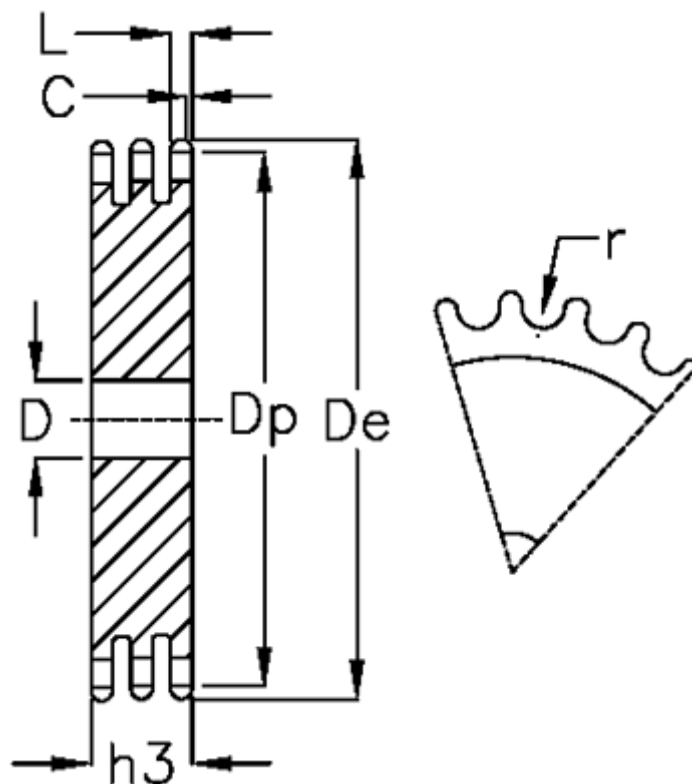

Article number: 616023012010

Description: Plate wheel 32 B-3 Z=10 triplex

Measures

C	= 6
D	= 25
De	= 185
Dp	= 164.39
For chain size	= 2 x 1 1/4
For chain type	= 32 B-3
h3	= 146
L	= 28.8

Number of teeth	= 10
r	= 29.21